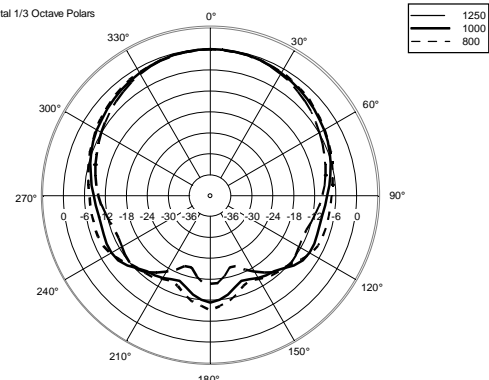

TECHNICAL SPECIFICATIONS

Acoustical specifications	Frequency Response:	45 Hz ÷ 20000 Hz
	Max SPL @ 1m:	109 dB
	Horizontal coverage angle:	110°
	Vertical coverage angle:	70°
Transducers	Dome Tweeter:	1.0" neo, 1.0" v.c
	Woofers:	6.5", 1.2" v.c
Input/Output section	Input signal:	bal/unbal
	Input connectors:	XLR, Jack, RCA
	Input sensitivity:	-2 dBu/+4 dBu
Processor section	Crossover Frequencies:	2000Hz
	Limiter:	Soft Limiter
	Controls:	HF Adjust -1dB,0,+1dB LF Adjust -2dB,0,+2dB
Power section	Total Power:	240 W Peak, 120 W RMS
	High frequencies:	80 W Peak, 40 W RMS
	Low frequencies:	160 W Peak, 80 W RMS
	Connections:	XLR, Jack, RCA
Standard compliance	CE marking:	Yes
Physical specifications	Cabinet/Case Material:	MDF
	Color:	Black - RAL 9005
Size	Height:	340 mm / 13.39 inches
	Width:	210 mm / 8.27 inches
	Depth:	290 mm / 11.42 inches
	Weight:	5.5 kg / 12.13 lbs
Shipping informations	Package Height:	440 mm / 17.32 inches
	Package Width:	368 mm / 14.49 inches
	Package Depth:	286 mm / 11.26 inches
	Package Weight:	6.2 kg / 13.67 lbs

EAN 8024530017354

Horizontal 1/3 Octave Polars

Horizontal 1/3 Octave Polars

Horizontal 1/3 Octave Polars

Horizontal 1/3 Octave Polars

Horizontal 1/3 Octave Polars

Horizontal 1/3 Octave Polars

Horizontal 1/3 Octave Polars