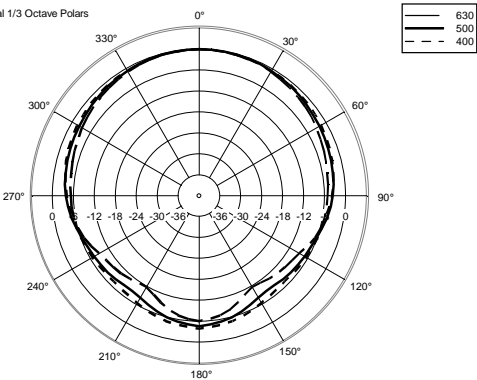

TECHNICAL SPECIFICATIONS

Acoustical specifications	Frequency Response:	45 Hz ÷ 20000 Hz
	Max SPL @ 1m:	109 dB
	Horizontal coverage angle:	110°
	Vertical coverage angle:	70°
Transducers	Dome Tweeter:	1.0" neo, 1.0" v.c
	Woofers:	6.5", 1.2" v.c
Input/Output section	Input signal:	bal/unbal
	Input connectors:	XLR, Jack, RCA
	Input sensitivity:	-2 dBu/+4 dBu
Processor section	Crossover Frequencies:	2000Hz
	Limiter:	Soft Limiter
	Controls:	HF Adjust -1dB,0,+1dB LF Adjust -2dB,0,+2dB
Power section	Total Power:	240 W Peak, 120 W RMS
	High frequencies:	80 W Peak, 40 W RMS
	Low frequencies:	160 W Peak, 80 W RMS
	Connections:	XLR, Jack, RCA
Standard compliance	CE marking:	Yes
Physical specifications	Cabinet/Case Material:	MDF
	Color:	Black - RAL 9005
Size	Height:	340 mm / 13.39 inches
	Width:	210 mm / 8.27 inches
	Depth:	290 mm / 11.42 inches
	Weight:	5.5 kg / 12.13 lbs
Shipping informations	Package Height:	440 mm / 17.32 inches
	Package Width:	368 mm / 14.49 inches
	Package Depth:	286 mm / 11.26 inches
	Package Weight:	6.2 kg / 13.67 lbs

EAN 8024530017354

Horizontal 1/3 Octave Polars

Horizontal 1/3 Octave Polars

Horizontal 1/3 Octave Polars

Horizontal 1/3 Octave Polars

Horizontal 1/3 Octave Polars

Horizontal 1/3 Octave Polars

Horizontal 1/3 Octave Polars