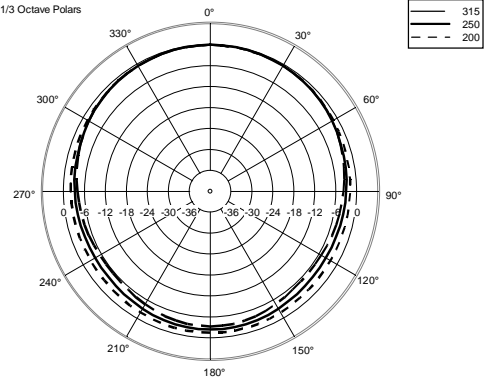

TECHNICAL SPECIFICATIONS

Acoustical specifications	Frequency Response:	45 Hz ÷ 20000 Hz
	Max SPL @ 1m:	109 dB
	Horizontal coverage angle:	110°
	Vertical coverage angle:	70°
Transducers	Dome Tweeter:	1.0" neo, 1.0" v.c
	Woofers:	6.5", 1.2" v.c
Input/Output section	Input signal:	bal/unbal
	Input connectors:	XLR, Jack, RCA
	Input sensitivity:	-2 dBu/+4 dBu
Processor section	Crossover Frequencies:	2000Hz
	Limiter:	Soft Limiter
	Controls:	HF Adjust -1dB,0,+1dB LF Adjust -2dB,0,+2dB
Power section	Total Power:	240 W Peak, 120 W RMS
	High frequencies:	80 W Peak, 40 W RMS
	Low frequencies:	160 W Peak, 80 W RMS
	Connections:	XLR, Jack, RCA
Standard compliance	CE marking:	Yes
Physical specifications	Cabinet/Case Material:	MDF
	Color:	Black - RAL 9005
Size	Height:	340 mm / 13.39 inches
	Width:	210 mm / 8.27 inches
	Depth:	290 mm / 11.42 inches
	Weight:	5.5 kg / 12.13 lbs
Shipping informations	Package Height:	440 mm / 17.32 inches
	Package Width:	368 mm / 14.49 inches
	Package Depth:	286 mm / 11.26 inches
	Package Weight:	6.2 kg / 13.67 lbs

EAN 8024530017354

Horizontal 1/3 Octave Polars

Horizontal 1/3 Octave Polars

Horizontal 1/3 Octave Polars

Horizontal 1/3 Octave Polars

Horizontal 1/3 Octave Polars

Horizontal 1/3 Octave Polars

Horizontal 1/3 Octave Polars