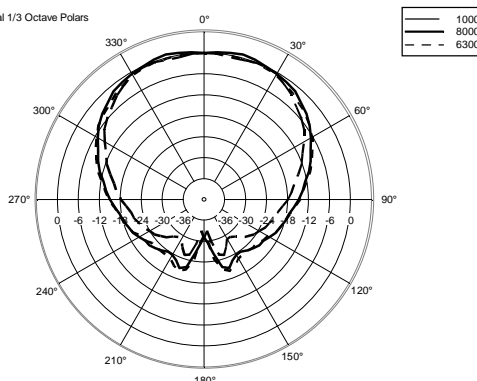

TECHNICAL SPECIFICATIONS

Acoustical specifications	Frequency Response:	45 Hz ÷ 20000 Hz
	Max SPL @ 1m:	109 dB
	Horizontal coverage angle:	110°
	Vertical coverage angle:	70°
Transducers	Dome Tweeter:	1.0" neo, 1.0" v.c
	Woofers:	6.5", 1.2" v.c
Input/Output section	Input signal:	bal/unbal
	Input connectors:	XLR, Jack, RCA
	Input sensitivity:	-2 dBu/+4 dBu
Processor section	Crossover Frequencies:	2000Hz
	Limiter:	Soft Limiter
	Controls:	HF Adjust -1dB,0,+1dB LF Adjust -2dB,0,+2dB
Power section	Total Power:	240 W Peak, 120 W RMS
	High frequencies:	80 W Peak, 40 W RMS
	Low frequencies:	160 W Peak, 80 W RMS
	Connections:	XLR, Jack, RCA
Standard compliance	CE marking:	Yes
Physical specifications	Cabinet/Case Material:	MDF
	Color:	Black - RAL 9005
Size	Height:	340 mm / 13.39 inches
	Width:	210 mm / 8.27 inches
	Depth:	290 mm / 11.42 inches
	Weight:	5.5 kg / 12.13 lbs
Shipping informations	Package Height:	440 mm / 17.32 inches
	Package Width:	368 mm / 14.49 inches
	Package Depth:	286 mm / 11.26 inches
	Package Weight:	6.2 kg / 13.67 lbs

EAN 8024530017354

Horizontal 1/3 Octave Polars

Horizontal 1/3 Octave Polars

Horizontal 1/3 Octave Polars

Horizontal 1/3 Octave Polars

Horizontal 1/3 Octave Polars

Horizontal 1/3 Octave Polars

Horizontal 1/3 Octave Polars