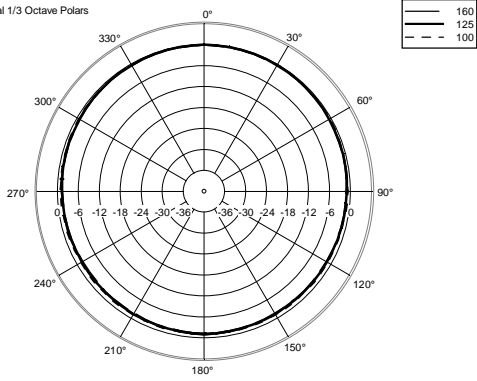

Horizontal 1/3 Octave Polars

Horizontal 1/3 Octave Polars