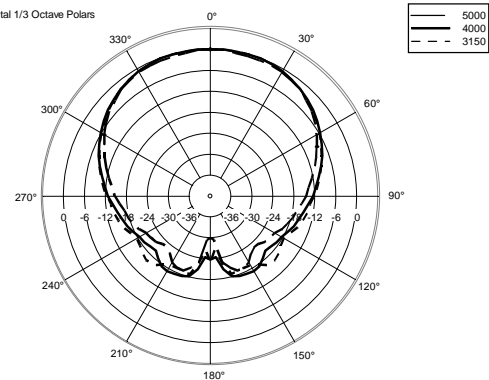

TECHNICAL SPECIFICATIONS

Acoustical specifications	Frequency Response:	45 Hz ÷ 20000 Hz
	Max SPL @ 1m:	109 dB
	Horizontal coverage angle:	110°
	Vertical coverage angle:	70°
Transducers	Dome Tweeter:	1.0" neo, 1.0" v.c
	Woofers:	6.5", 1.2" v.c
Input/Output section	Input signal:	bal/unbal
	Input connectors:	XLR, Jack, RCA
	Input sensitivity:	-2 dBu/+4 dBu
Processor section	Crossover Frequencies:	2000Hz
	Limiter:	Soft Limiter
	Controls:	HF Adjust -1dB,0,+1dB LF Adjust -2dB,0,+2dB
Power section	Total Power:	240 W Peak, 120 W RMS
	High frequencies:	80 W Peak, 40 W RMS
	Low frequencies:	160 W Peak, 80 W RMS
	Connections:	XLR, Jack, RCA
Standard compliance	CE marking:	Yes
Physical specifications	Cabinet/Case Material:	MDF
	Color:	Black - RAL 9005
Size	Height:	340 mm / 13.39 inches
	Width:	210 mm / 8.27 inches
	Depth:	290 mm / 11.42 inches
	Weight:	5.5 kg / 12.13 lbs
Shipping informations	Package Height:	440 mm / 17.32 inches
	Package Width:	368 mm / 14.49 inches
	Package Depth:	286 mm / 11.26 inches
	Package Weight:	6.2 kg / 13.67 lbs

EAN 8024530017354

Horizontal 1/3 Octave Polars

Horizontal 1/3 Octave Polars

Horizontal 1/3 Octave Polars

Horizontal 1/3 Octave Polars

Horizontal 1/3 Octave Polars

Horizontal 1/3 Octave Polars

Horizontal 1/3 Octave Polars