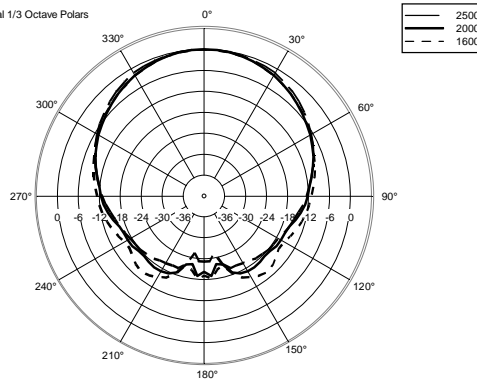

TECHNICAL SPECIFICATIONS

Acoustical specifications	Frequency Response:	45 Hz ÷ 20000 Hz
	Max SPL @ 1m:	109 dB
	Horizontal coverage angle:	110°
	Vertical coverage angle:	70°
Transducers	Dome Tweeter:	1.0" neo, 1.0" v.c
	Woofers:	6.5", 1.2" v.c
Input/Output section	Input signal:	bal/unbal
	Input connectors:	XLR, Jack, RCA
	Input sensitivity:	-2 dBu/+4 dBu
Processor section	Crossover Frequencies:	2000Hz
	Limiter:	Soft Limiter
	Controls:	HF Adjust -1dB,0,+1dB LF Adjust -2dB,0,+2dB
Power section	Total Power:	240 W Peak, 120 W RMS
	High frequencies:	80 W Peak, 40 W RMS
	Low frequencies:	160 W Peak, 80 W RMS
	Connections:	XLR, Jack, RCA
Standard compliance	CE marking:	Yes
Physical specifications	Cabinet/Case Material:	MDF
	Color:	Black - RAL 9005
Size	Height:	340 mm / 13.39 inches
	Width:	210 mm / 8.27 inches
	Depth:	290 mm / 11.42 inches
	Weight:	5.5 kg / 12.13 lbs
Shipping informations	Package Height:	440 mm / 17.32 inches
	Package Width:	368 mm / 14.49 inches
	Package Depth:	286 mm / 11.26 inches
	Package Weight:	6.2 kg / 13.67 lbs

EAN 8024530017354

Horizontal 1/3 Octave Polars

Horizontal 1/3 Octave Polars

Horizontal 1/3 Octave Polars

Horizontal 1/3 Octave Polars

Horizontal 1/3 Octave Polars

Horizontal 1/3 Octave Polars

Horizontal 1/3 Octave Polars